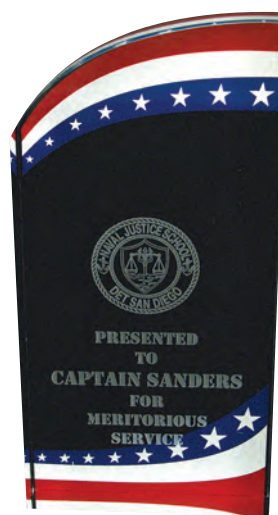

PM37

SHOOTING STAR MARBLEIZED AWARDS

Self-standing, acrylic award with a marble affect and gold tone shooting star. Available in blue, burgundy, or green marble patterns. This unique award is a excellent gift for all academic, corporate, incentive, service and recognition purposes.

SHS46 Star Award (1-1/4" thick)

Qty	1	12	24	48	4c
SHS46 w4-1/2"x6"	$55.04	52.33	50.67	49.11	

Price includes engraving as shown on 1 location.

Engravable Area: w2-1/2"x2-1/2".

Setup Charge: $50(g); setup charges will apply to repeats as well.

Colors: blue, burgundy, green.

Pack & Weight: 6/8lbs.

Lead Time: 10 Days.